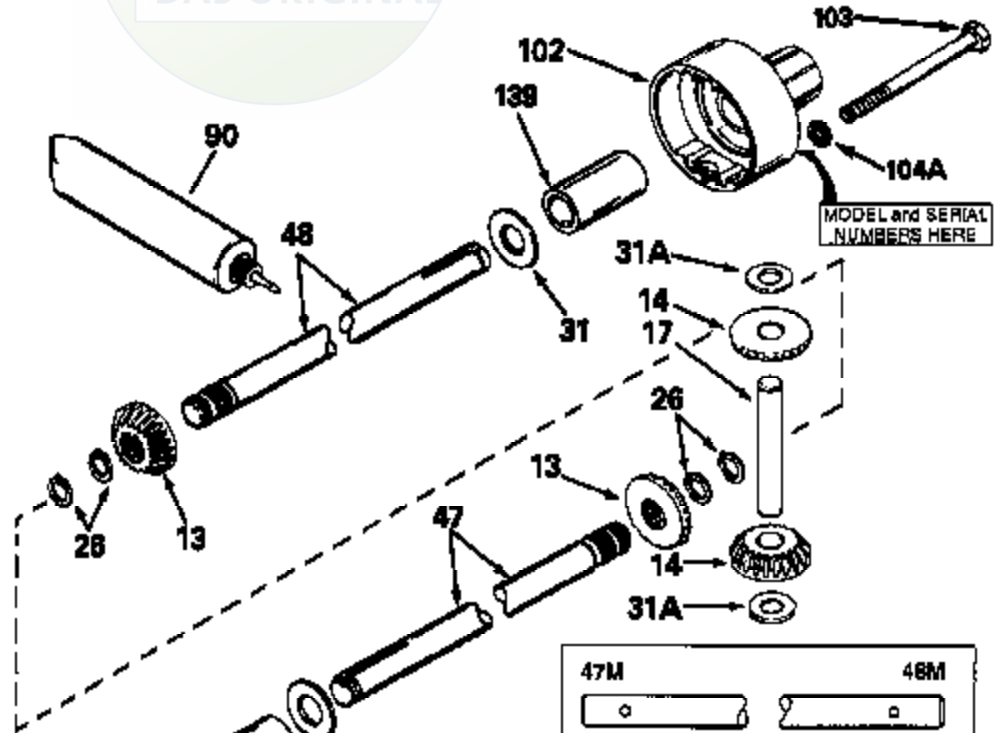

JOIST

SICHER IST DAS:
DAS ORIGINAL

47	48
47A	48A
47B	48B
47C	48C
47D	48D
47E	48E
47H	48H
47L	48L

47M	48M
47P	48P
47R	48R
47V	48V
47W	48W
47X	48X

Ref #	Part Number	Qty	Description
13	778067		Gear, Bevel (16 teeth)
14	778068		Gear, Pinion (16 teeth)
17	786040		Pin, Drive
26	792018		Ring, Retaining
31	780001		Washer (3/4" ID x 1-1/2" OD x 1/16" t hick)
31A	780096		Washer, Thrust
47E	774329		Axle (13-15/16" long)
48E	774332		Axle (19-3/8" long)
82	786043		Sprocket. No Teeth 54. O.D. 8.823
82	786051		Sprocket. No Teeth 60. O.D. 9.841
82	786070		Sprocket. No Teeth 48. O.D. 7.920
82	786041A		Sprocket. No Teeth 45. O.D. 7.389
82	786042	100-199	Sprocket. No Teeth 40. O.D. 6.650
90	788067B	Peerless	Grease (32 oz. bottle Bentonite greas e)
101	774344		Differential Carrier Hsg (Incl. 137)
102	774345		Differential Carrier Hsg (Incl. 139)
103	792041		Screw, 5/16-18 x 3-3/4"
104A	792061		Washer, Flat, 5/16"
104	792042		Nut, Lock, 5/16-18 (Use as required)
137	780077		Bushing (3/4" ID x 1-1/16" OD x 2-1/1 6" long)
139	780077		Bushing (3/4 ID x 1-1/16" OD x 2-1/16 " long)