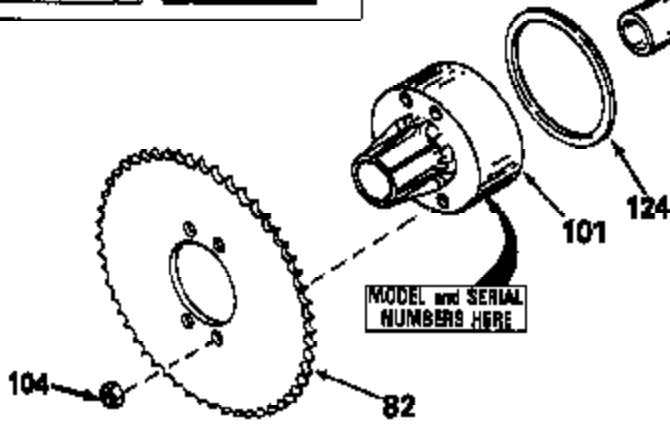

JOIST

SICHER IST DAS:
DAS ORIGINAL

47	48
47A	48A
47B	48B
47C	48C
47D	48D
47E	48E
47H	48H
47L	48L

47M	48M
47P	48P
47R	48R
47V	48V
47W	48W
47X	48X

Ref #	Part Number	Qty	Description
13	778067		Gear, Bevel (16 teeth)
14	778068		Gear, Pinion (16 teeth)
17	786040		Pin, Drive
26	792018		Ring, Retaining
31	780001		Washer (3/4" ID x 1-1/2" OD x 1/16" t hick)
31A	780096		Washer, Thrust
47E	774329		Axle (13-15/16" long)
48E	774332		Axle (19-3/8" long)
82	786043		Sprocket. No Teeth 54. O.D. 8.823
82	786051		Sprocket. No Teeth 60. O.D. 9.841
82	786070		Sprocket. No Teeth 48. O.D. 7.920
82	786041A		Sprocket. No Teeth 45. O.D. 7.389
82	786042	100-199	Sprocket. No Teeth 40. O.D. 6.650
90	788067B	Peerless	Grease (32 oz. bottle Bentonite greas e)
101	774344		Differential Carrier Hsg (Incl. 137)
102	774345		Differential Carrier Hsg (Incl. 139)
103	792041		Screw, 5/16-18 x 3-3/4"
104A	792061		Washer, Flat, 5/16"
104	792042		Nut, Lock, 5/16-18 (Use as required)
137	780077		Bushing (3/4" ID x 1-1/16" OD x 2-1/1 6" long)
139	780077		Bushing (3/4 ID x 1-1/16" OD x 2-1/16 " long)